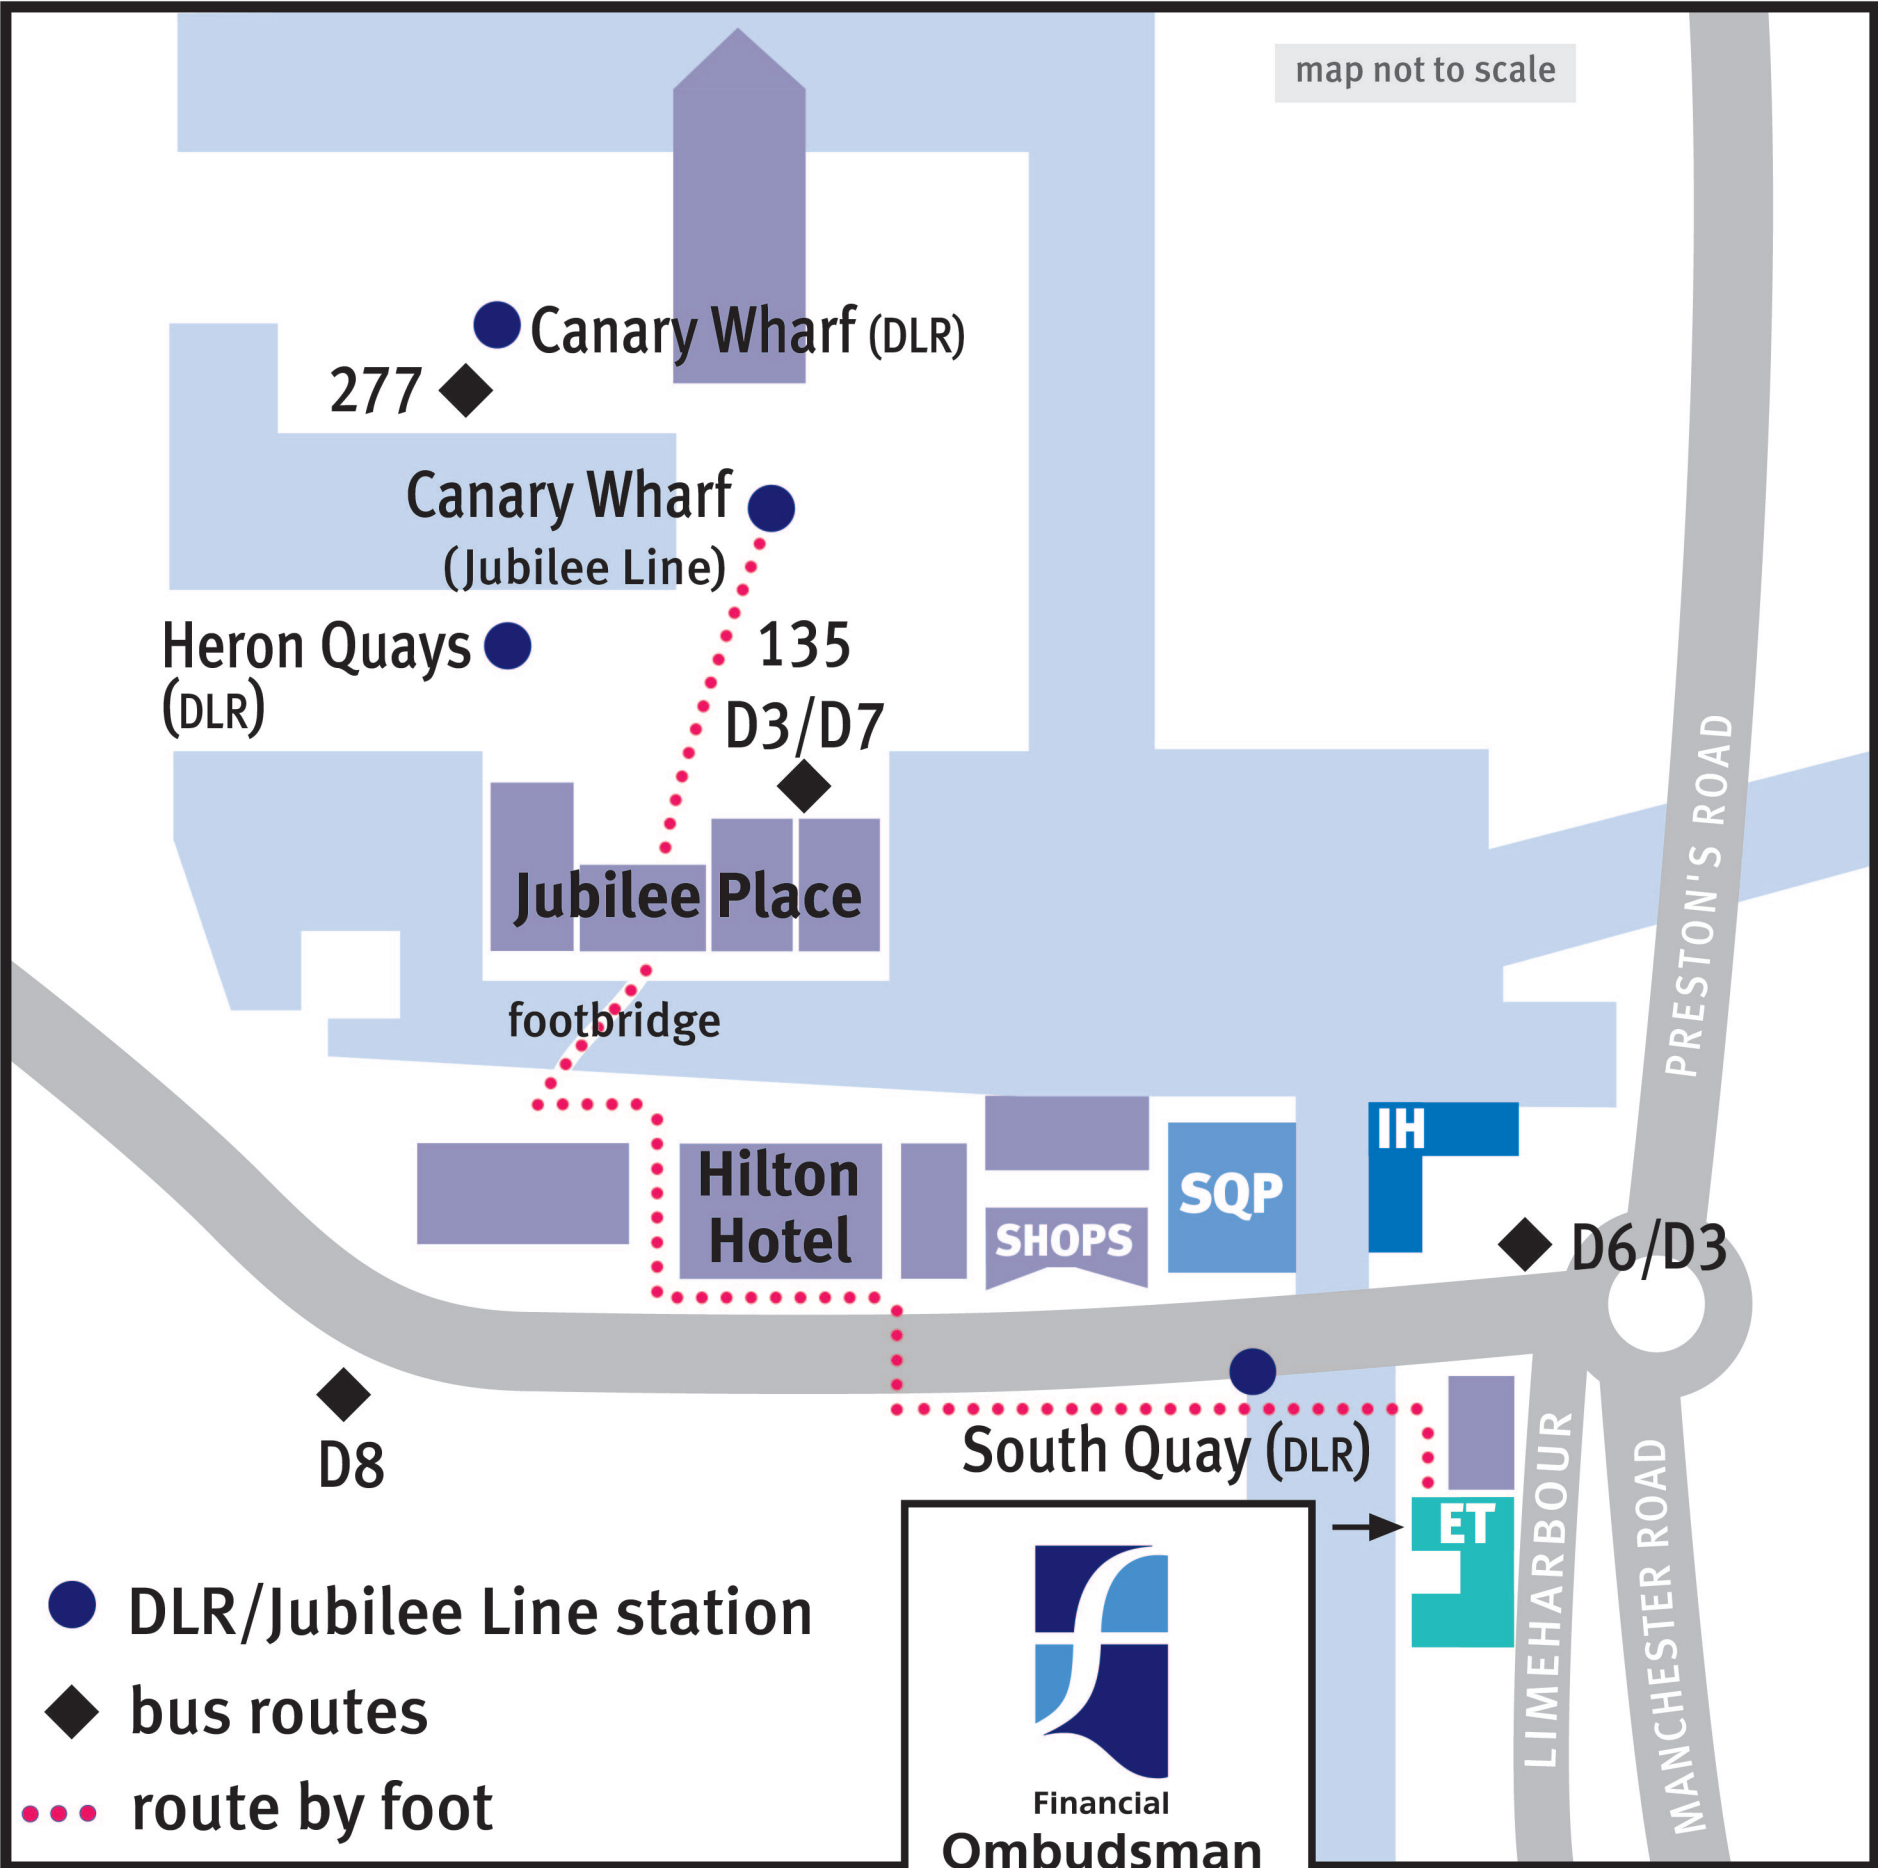

map not to scale

● DLR/Jubilee Line station

◆ bus routes

... route by foot

Financial  
Ombudsman  
Service

Exchange Tower  
London E14 9GE

### Financial Ombudsman Service

**ET** = exchange tower  
where we have our main reception

**IH** = independent house

**SQP** = south quay plaza 3